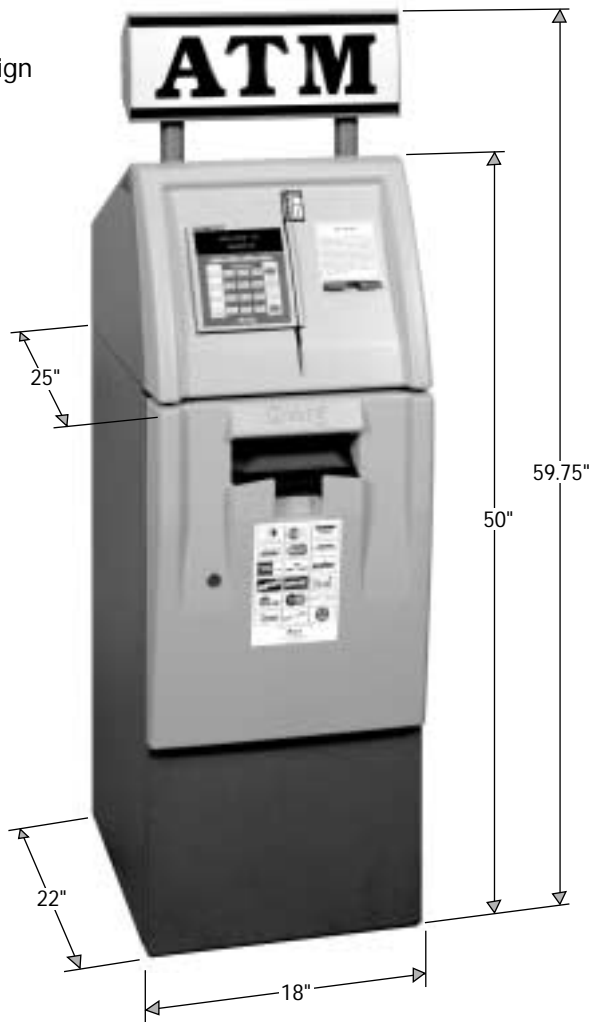

GENESIS™

A New Beginning...

Dimensions

Height: 50", 59.75" with optional ATM sign

Width: 18"

Depth: 22" on floor base,
25" to front of door

Weight: 250 pounds

Optional Features

Illuminated ATM Top Sign

Electronic Lock

De La Rue Dispenser (SDD or Mini-Mech)

Termon™ allows complete, secure access to the GENESIS for machine diagnostics, status inquiries & reports of activity.

PowerWatch™ Module continuously monitors the heartbeat of the GENESIS. As with all machines operating C.A.S.S. 2000 Software, the Genesis is Power Watch Compatible.

Level 1 Safe

Operating Specifications

CPU

Enhanced to meet current Triple-DES encryption specifications. Patent Pending.

Temperature

10-40° C ; 50-104° F

Relative Humidity

20%-80%, non-condensing

Power Requirements

Dedicated, Standard Grounded Outlet (120 Volts AC, 5A, 60Hz)

**Quantity discounts available.
Ask one of our sales
representatives for details.**